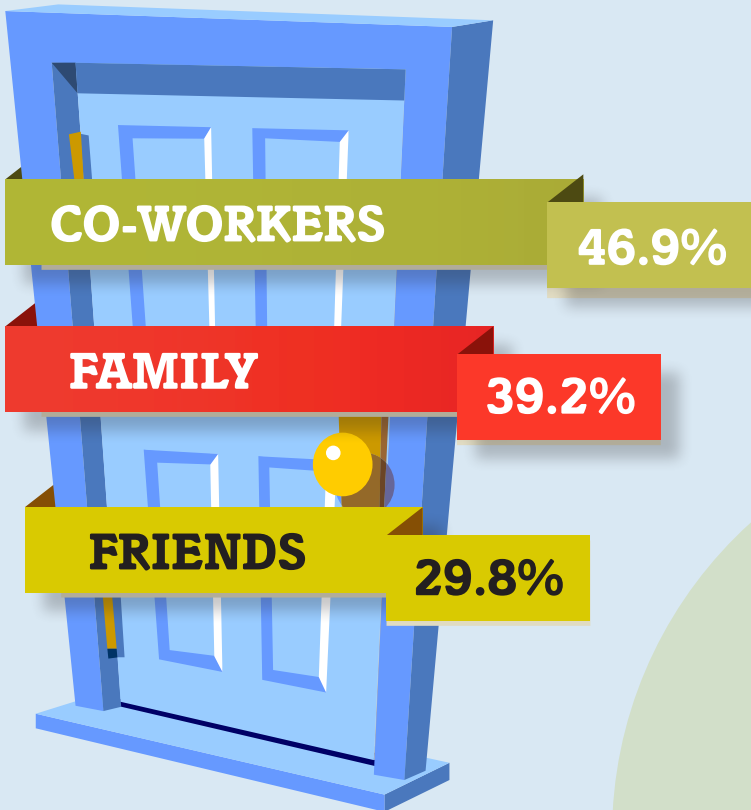

SEXUAL IDENTITY

- In the 60+ age group more men identified as bisexual than in younger age groups.
- More men identified as gay in the younger age groups compared to older age groups.
- Urban men were more likely to identify as gay.
- Rural men were more likely to identify as bisexual.

PARTICIPANTS NOT OUT TO...

A lot of men didn't disclose their sexual identity.

MIGRATION AND SEXUAL IDENTITY

HAVE YOU MOVED AWAY FROM FRIENDS OR FAMILY BECAUSE OF YOUR SEXUAL IDENTITY?

YES